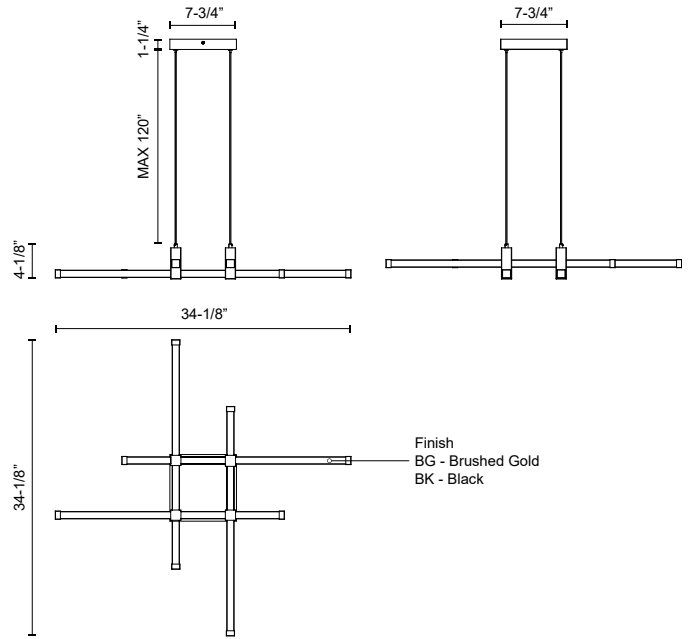

**BLADE
CH23534
CHANDELIERS**

PROJECT

SPECIFICATION DETAILS

* For custom options, consult factory for details.

Fixture Dimensions	L34-1/8" x W34-1/8" x H4-1/8"
Light Source	LED with DC Driver
Wattage	29W
Total Lumens	2250lm
Delivered Lumens	1260lm*
Voltage	120V
Color Temperature	3000K
CRI (Ra)	90CRI
Optional Color Temps	2700K - 5000K Available, Minimum Order Quantities Apply
LED Rated Life	50,000 hours
Dimming	100% - 10%, TRIAC or ELV Dimmer (Not Included)
Diffuser Details	Clear Acrylic Exterior/White Silicone Interior
Adjustable	Yes
Wire Length	120" Max
Wire Type	Black
Minimum Hang Height	8"
Location	Dry
Compliance	T24-JA8
Warranty	5 Years
Illumination Direction	Up/Down
CEC Title 24 JA8	Yes, JA8-19
Canopy Dimensions	L7-3/4" x W7-3/4" x H1-1/4"

DESCRIPTION

The Blade Collection is as artistic as it is functional. With its linear design and long acrylic ribbed diffusers, the entire Blade family delivers a tremendous depth of light that makes for spectacular lighting in high-traffic areas of the home. With a variety of styles and hanging options available, it's easy to create a unique lighting environment of high caliber.

KUZCO

19054 28TH AVENUE
SURREY - BC V3Z 6M3
CANADA

WWW.KUZCOLIGHTING.COM

COMMENT